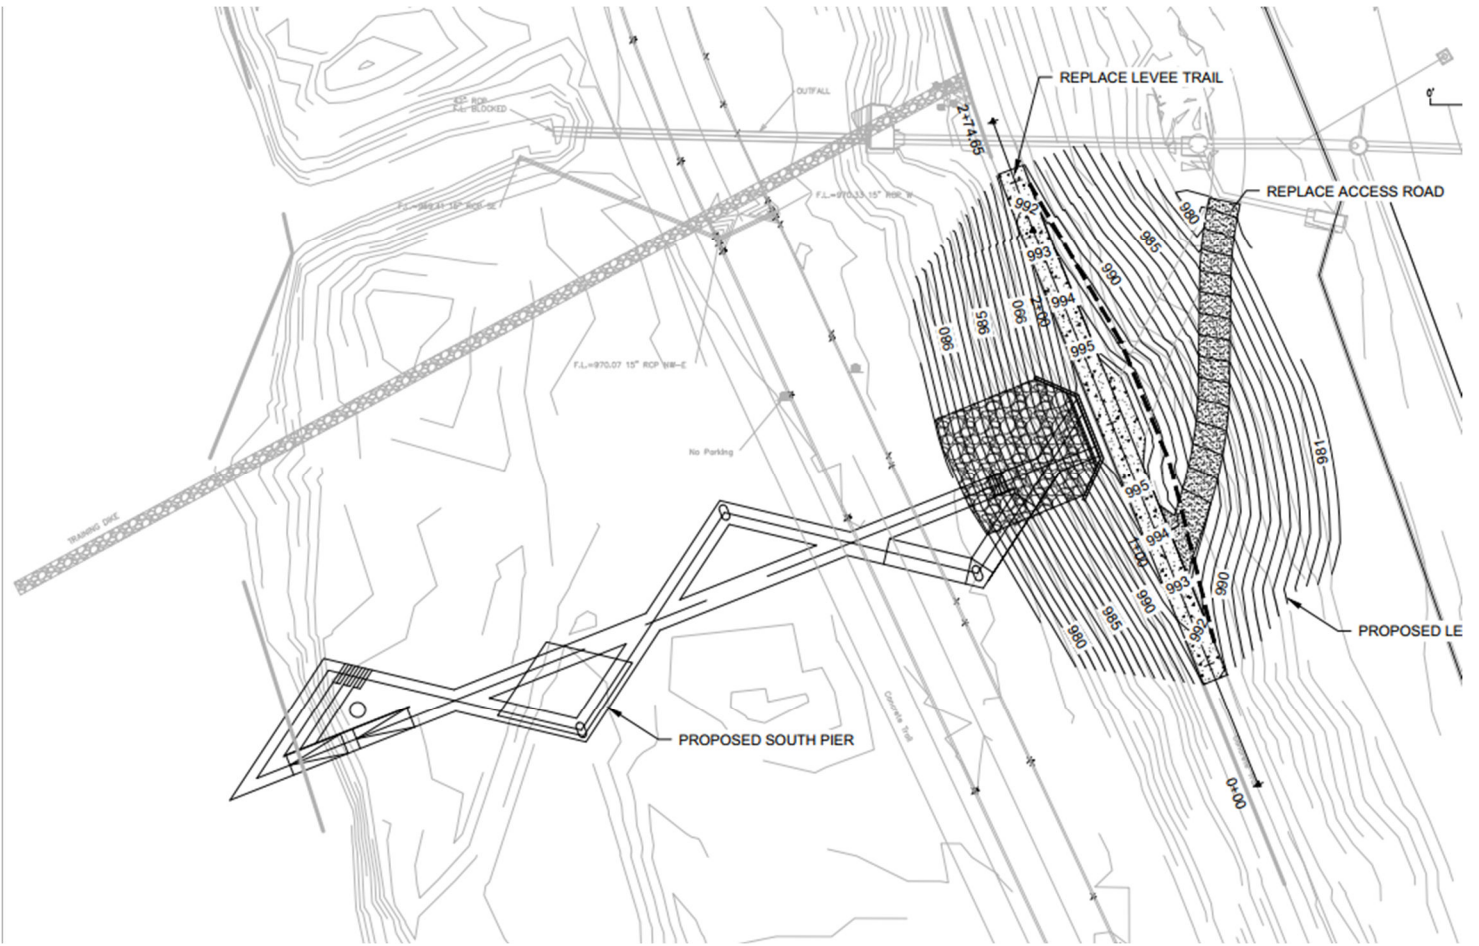

# OVERALL SITE PLAN RIVERFRONT REVITALIZATION

# ADVENTURE TOWER AND TREE TOP WALK AND VISUALS

**ADVENTURE TOWER SILHOUETTE**

*View from Interstate 80 Bridge over Missouri River*

*View from Bob Kerrey Pedestrian Bridge*

**ADVENTURE TOWER AND TREE TOP WALK IMAGES**

# PIER SITE PLAN AND VISUALS

# PLAYGROUND AND DOG PARK SITE PLAN AND VISUALS