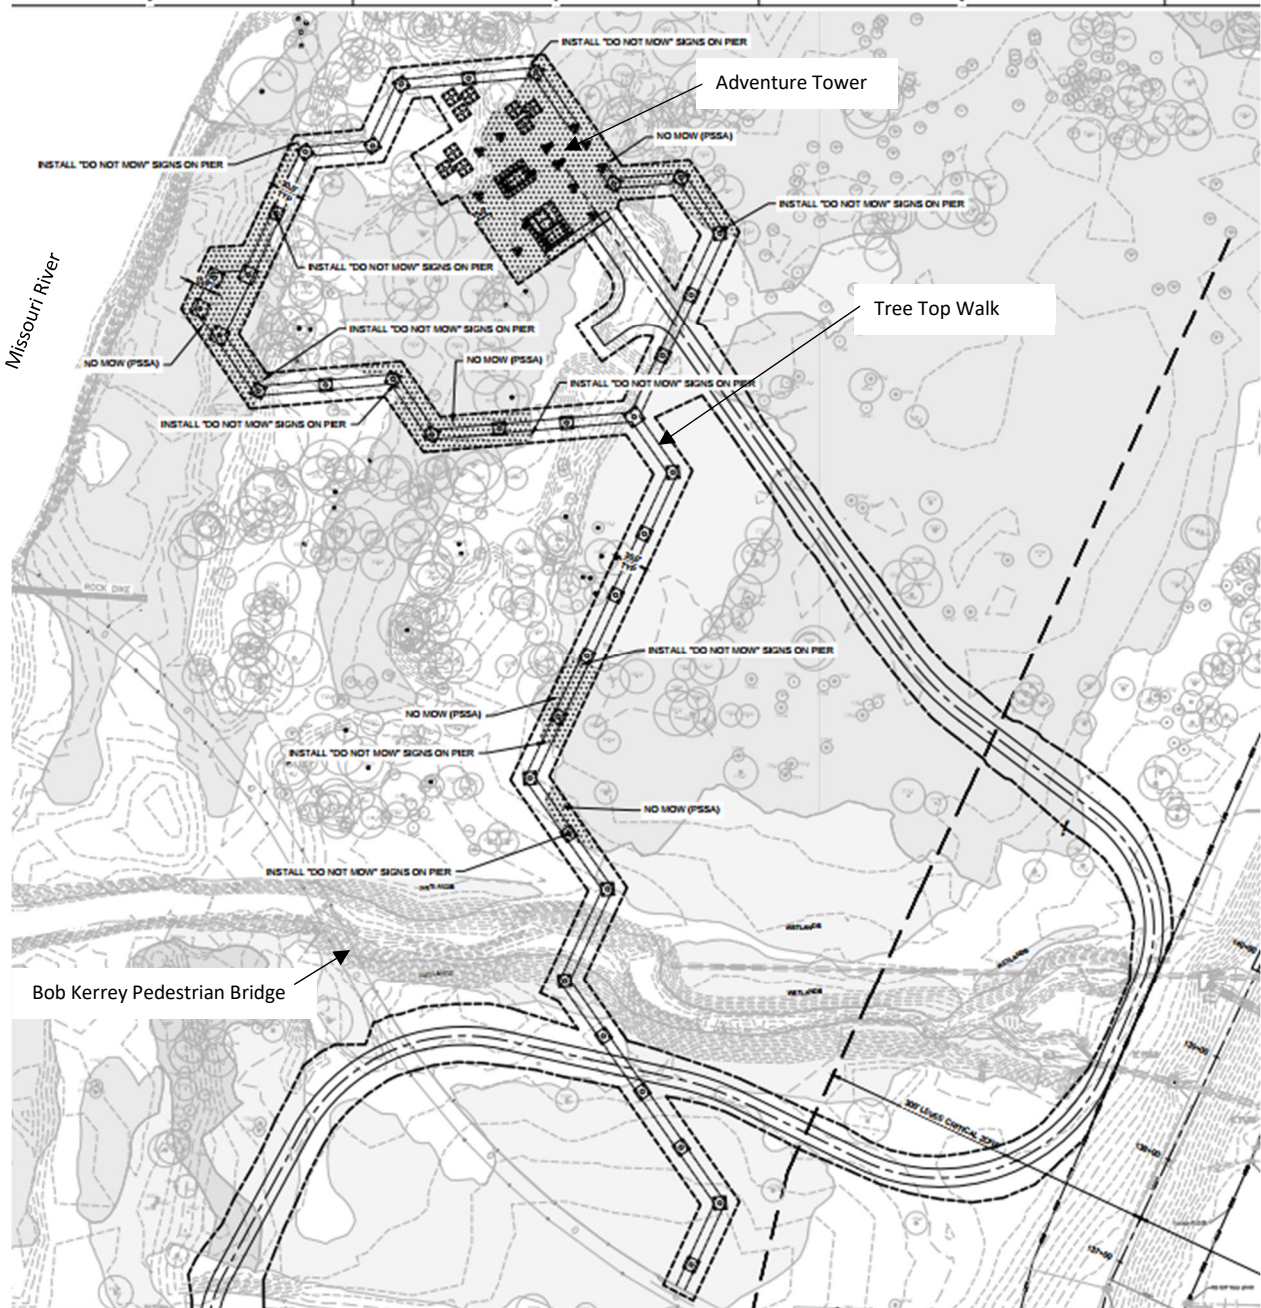

# OVERALL SITE PLAN RIVERFRONT REVITALIZATION

# ADVENTURE TOWER AND TREE TOP WALK AND VISUALS

**ADVENTURE TOWER SILHOUETTE**

*View from Interstate 80 Bridge over Missouri River*

*View from Bob Kerrey Pedestrian Bridge*

**ADVENTURE TOWER AND TREE TOP WALK IMAGES**

# PIER SITE PLAN AND VISUALS

# PLAYGROUND AND DOG PARK SITE PLAN AND VISUALS