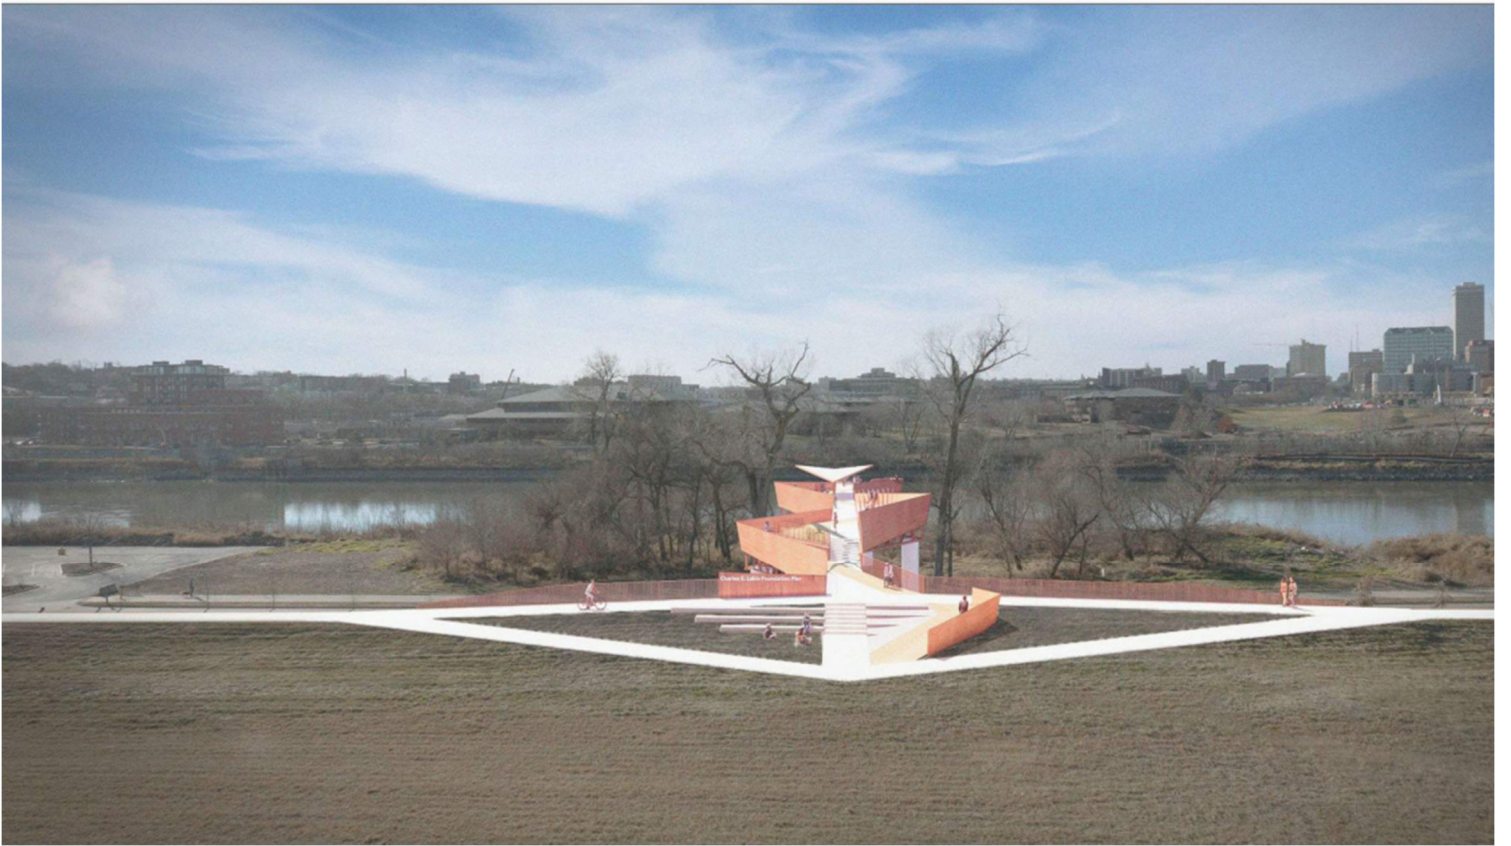

# ADVENTURE TOWER AND TREE TOP WALK AND VISUALS

**ADVENTURE TOWER SILHOUETTE**

*View from Interstate 80 Bridge over Missouri River*

*View from Bob Kerrey Pedestrian Bridge*

**ADVENTURE TOWER AND TREE TOP WALK IMAGES**

# PIER SITE PLAN AND VISUALS

# PLAYGROUND AND DOG PARK SITE PLAN AND VISUALS

# PLAYGROUND

**1 ENLARGED SITE PLAN - AREA C: PLAY AREA**  
SCALE 1" = 30'