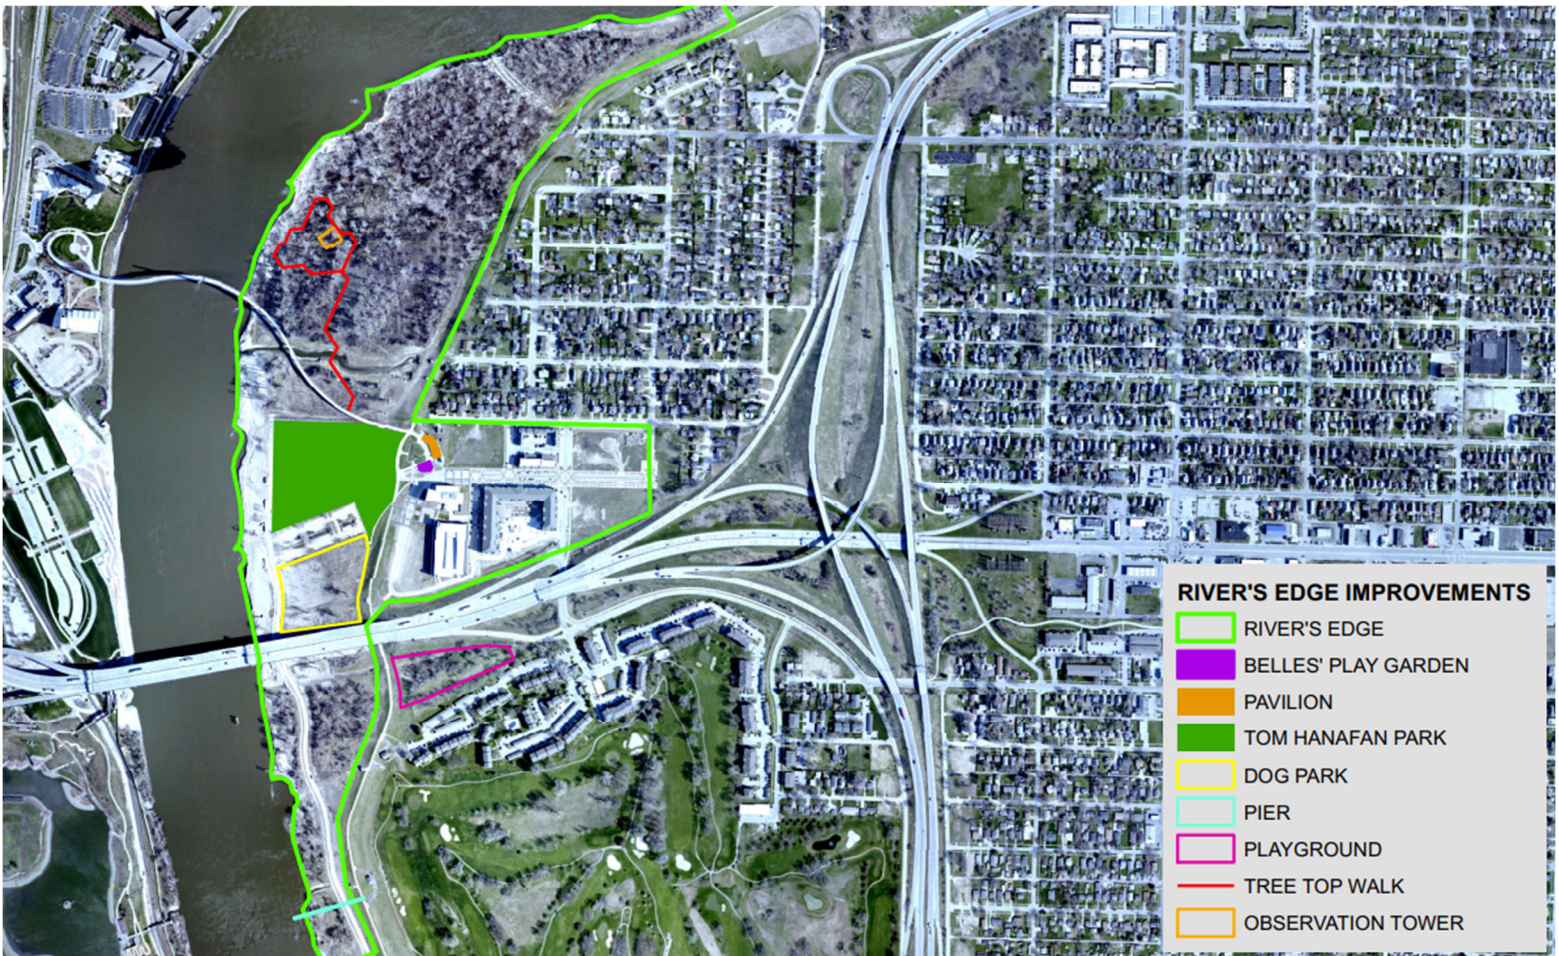

**RIVERFRONT DEVELOPMENT, PHASE 4**

# OVERALL SITE PLAN RIVERFRONT REVITALIZATION

# ADVENTURE TOWER AND TREE TOP WALK AND VISUALS

**ADVENTURE TOWER SILHOUETTE**

*View from Interstate 80 Bridge over Missouri River*

*View from Bob Kerrey Pedestrian Bridge*

**ADVENTURE TOWER AND TREE TOP WALK IMAGES**

# PLAYGROUND AND DOG PARK SITE PLAN AND VISUALS