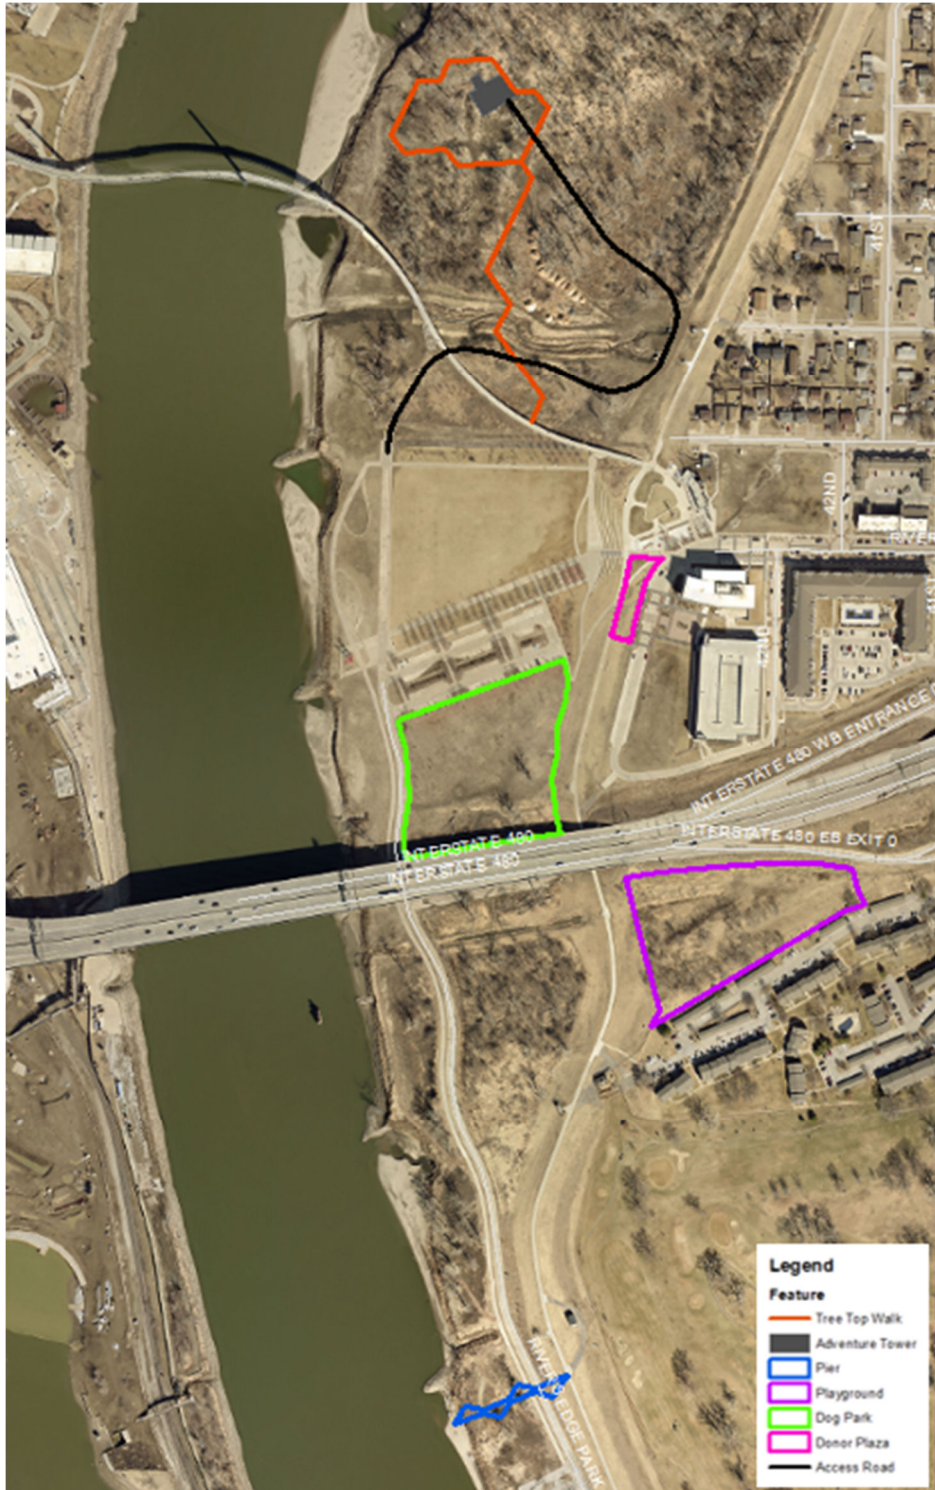

# OVERALL SITE PLAN RIVERFRONT REVITALIZATION

# ADVENTURE TOWER AND TREE TOP WALK AND VISUALS

**ADVENTURE TOWER SILHOUETTE**

*View from Interstate 80 Bridge over Missouri River*

*View from Bob Kerrey Pedestrian Bridge*

**ADVENTURE TOWER AND TREE TOP WALK IMAGES**

# PIER SITE PLAN AND VISUALS

# PLAYGROUND AND DOG PARK SITE PLAN AND VISUALS