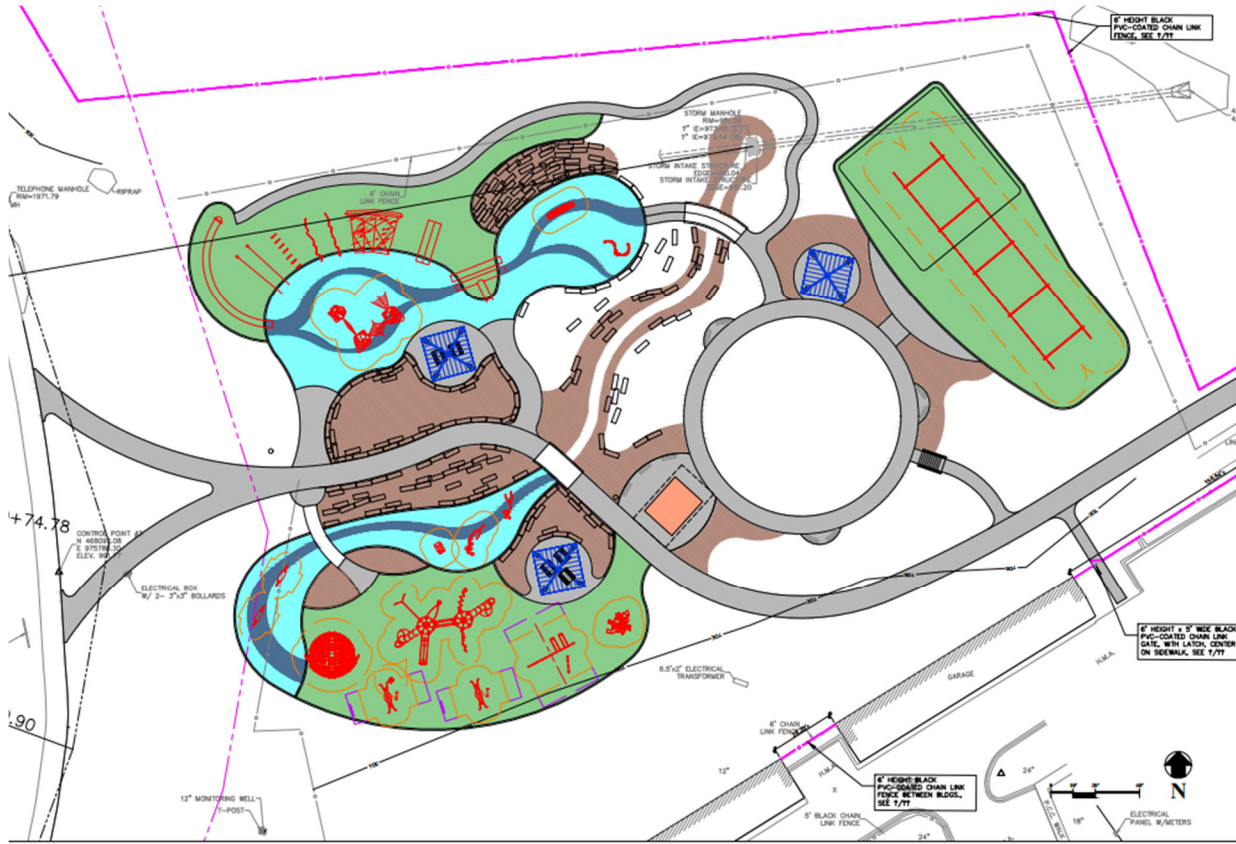

# OVERALL SITE PLAN RIVERFRONT REVITALIZATION

# PIER SITE PLAN AND VISUALS

# PLAYGROUND AND DOG PARK SITE PLAN AND VISUALS

# PLAYGROUND

**1 ENLARGED SITE PLAN - AREA C: PLAY AREA**  
SCALE 1" = 30'